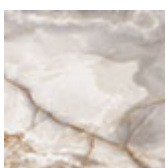

GOTHAM Keramik Drive

Product description

Extendible table with base in titanium (GFM11) or bronze (GFM18) embossed lacquered steel, with profiles in polished stainless steel. Marmi ceramic top and extensions in Alabastro (KM02), matt Golden Calacatta (KM05), glossy Golden Calacatta (KM06), matt Portoro (KM07), glossy Portoro (KM08), glossy Sahara Noir (KM09), Makalu (KM11), Breccia (KM12), Corcovado (KM14), Kaindy (KM16), matt Borghini Calacatta (KM18), glossy Borghini Calacatta (KM19), Colosseo (KM21), Andromeda (KM22), matt Invisible (KM24), Taj Mahal (KM26), Giava (KM27), Darwin (KM28) or Luxor (KS23).

GOTHAM Keramik Drive

Dimensions

GOTHAM Keramik Drive

base

metal

GFM11 titanium embossed

GFM18 bronze embossed

top

KS ceramic

KS23 Luxor

Marmi ceramic

KM02 Alabastro

KM05 matt Golden Calacatta

KM06 glossy Golden Calacatta

KM07 matt Portoro

KM08 glossy Portoro

KM09 glossy Sahara Noir

KM11 Makalu

KM12 Breccia

KM14 Corcovado

KM16 Kaindy

KM18 matt Borghini Calacatta

KM19 glossy Borghini Calacatta

KM21 Colosseo