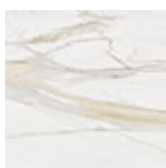

GOTHAM Keramik Drive

Product description

Extendible table with base in titanium (GFM11) or bronze (GFM18) embossed lacquered steel, with profiles in polished stainless steel. Marmi ceramic top and extensions in Alabastro (KM02), matt Golden Calacatta (KM05), glossy Golden Calacatta (KM06), matt Portoro (KM07), glossy Portoro (KM08), glossy Sahara Noir (KM09), Makalu (KM11), Breccia (KM12), Corcovado (KM14), Kaindy (KM16), matt Borghini Calacatta (KM18), glossy Borghini Calacatta (KM19), Colosseo (KM21), Andromeda (KM22), matt Invisible (KM24), Taj Mahal (KM26), Giava (KM27), Darwin (KM28) or Luxor (KS23).

KS ceramic

KS23 Luxor

Marmi ceramic

KM02 Alabastro

KM05 matt Golden Calacatta

KM06 glossy Golden Calacatta

KM07 matt Portoro

KM08 glossy Portoro

KM09 glossy Sahara Noir

KM11 Makalu

KM12 Breccia

KM14 Corcovado

KM16 Kaindy

KM18 matt Borghini Calacatta

KM19 glossy Borghini Calacatta

KM21 Colosseo