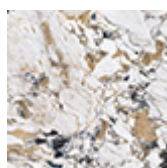

GOTHAM Keramik Drive

Product description

Extendible table with base in titanium (GFM11) or bronze (GFM18) embossed lacquered steel, with profiles in polished stainless steel. Marmi ceramic top and extensions in Alabastro (KM02), matt Golden Calacatta (KM05), glossy Golden Calacatta (KM06), matt Portoro (KM07), glossy Portoro (KM08), glossy Sahara Noir (KM09), Makalu (KM11), Breccia (KM12), Corcovado (KM14), Kaindy (KM16), matt Borghini Calacatta (KM18), glossy Borghini Calacatta (KM19), Colosseo (KM21), Andromeda (KM22), matt Invisible (KM24), Taj Mahal (KM26), Giava (KM27), Darwin (KM28) or Luxor (KS23).

KS ceramic

KS23 Luxor

Marmi ceramic

KM02 Alabastro

KM05 matt Golden Calacatta

KM06 glossy Golden Calacatta

KM07 matt Portoro

KM08 glossy Portoro

KM09 glossy Sahara Noir

KM11 Makalu

KM12 Breccia

KM14 Corcovado

KM16 Kaindy

KM18 matt Borghini Calacatta

KM19 glossy Borghini Calacatta

KM21 Colosseo