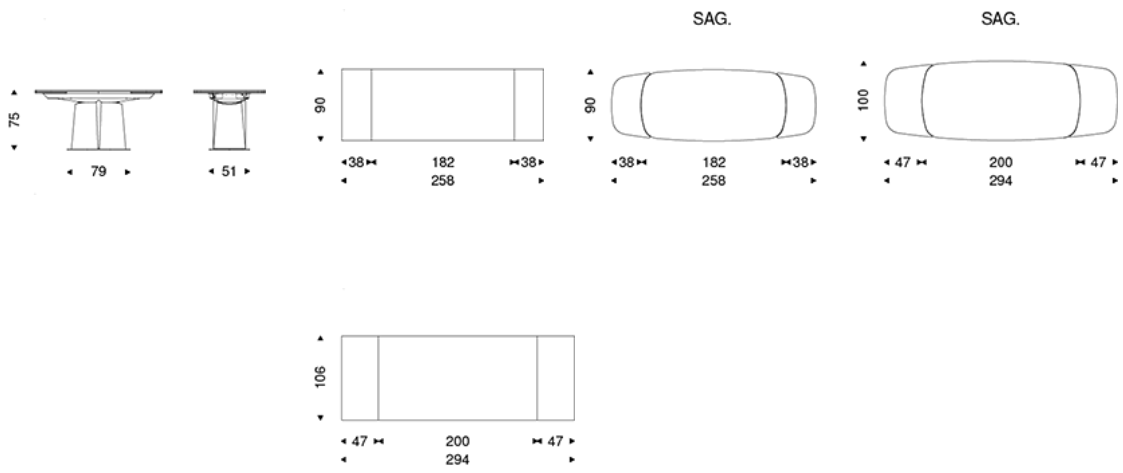

GOTHAM Keramik Drive

Product description

Extendible table with base in titanium (GFM11) or bronze (GFM18) embossed lacquered steel, with profiles in polished stainless steel. Marmi ceramic top and extensions in Alabastro (KM02), matt Golden Calacatta (KM05), glossy Golden Calacatta (KM06), matt Portoro (KM07), glossy Portoro (KM08), glossy Sahara Noir (KM09), Makalu (KM11), Breccia (KM12), Corcovado (KM14), Kaindy (KM16), matt Borghini Calacatta (KM18), glossy Borghini Calacatta (KM19), Colosseo (KM21), Andromeda (KM22), matt Invisible (KM24), Taj Mahal (KM26), Giava (KM27), Darwin (KM28) or Luxor (KS23).

GOTHAM Keramik Drive

Dimensions

GOTHAM Keramik Drive

base

metal

GFM11 titanium embossed

GFM18 bronze embossed

top