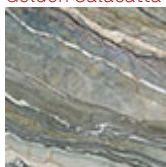

GOTHAM Keramik Drive

Product description

Extendible table with base in titanium (GFM11) or bronze (GFM18) embossed lacquered steel, with profiles in polished stainless steel. Marmi ceramic top and extensions in Alabastro (KM02), matt Golden Calacatta (KM05), glossy Golden Calacatta (KM06), matt Portoro (KM07), glossy Portoro (KM08), glossy Sahara Noir (KM09), Makalu (KM11), Breccia (KM12), Corcovado (KM14), Kaindy (KM16), matt Borghini Calacatta (KM18), glossy Borghini Calacatta (KM19), Colosseo (KM21), Andromeda (KM22), matt Invisible (KM24), Taj Mahal (KM26), Giava (KM27), Darwin (KM28) or Luxor (KS23).

KS ceramic

KS23 Luxor

Marmi ceramic

KM02 Alabastro

KM05 matt Golden Calacatta

KM06 glossy Golden Calacatta

KM07 matt Portoro

KM08 glossy Portoro

KM09 glossy Sahara Noir

KM11 Makalu

KM12 Breccia

KM14 Corcovado

KM16 Kaindy

KM18 matt Borghini Calacatta

KM19 glossy Borghini Calacatta

KM21 Colosseo