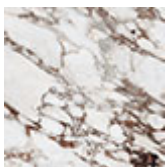

GOTHAM Keramik Drive

Product description

Extendible table with base in titanium (GFM11) or bronze (GFM18) embossed lacquered steel, with profiles in polished stainless steel. Marmi ceramic top and extensions in Alabastro (KM02), matt Golden Calacatta (KM05), glossy Golden Calacatta (KM06), matt Portoro (KM07), glossy Portoro (KM08), glossy Sahara Noir (KM09), Makalu (KM11), Breccia (KM12), Corcovado (KM14), Kaindy (KM16), matt Borghini Calacatta (KM18), glossy Borghini Calacatta (KM19), Colosseo (KM21), Andromeda (KM22), matt Invisible (KM24), Taj Mahal (KM26), Giava (KM27), Darwin (KM28) or Luxor (KS23).

KS ceramic

KS23 Luxor

Marmi ceramic

KM02 Alabastro

KM05 matt Golden Calacatta

KM06 glossy Golden Calacatta

KM07 matt Portoro

KM08 glossy Portoro

KM09 glossy Sahara Noir

KM11 Makalu

KM12 Breccia

KM14 Corcovado

KM16 Kaindy

KM18 matt Borghini Calacatta

KM19 glossy Borghini Calacatta

KM21 Colosseo